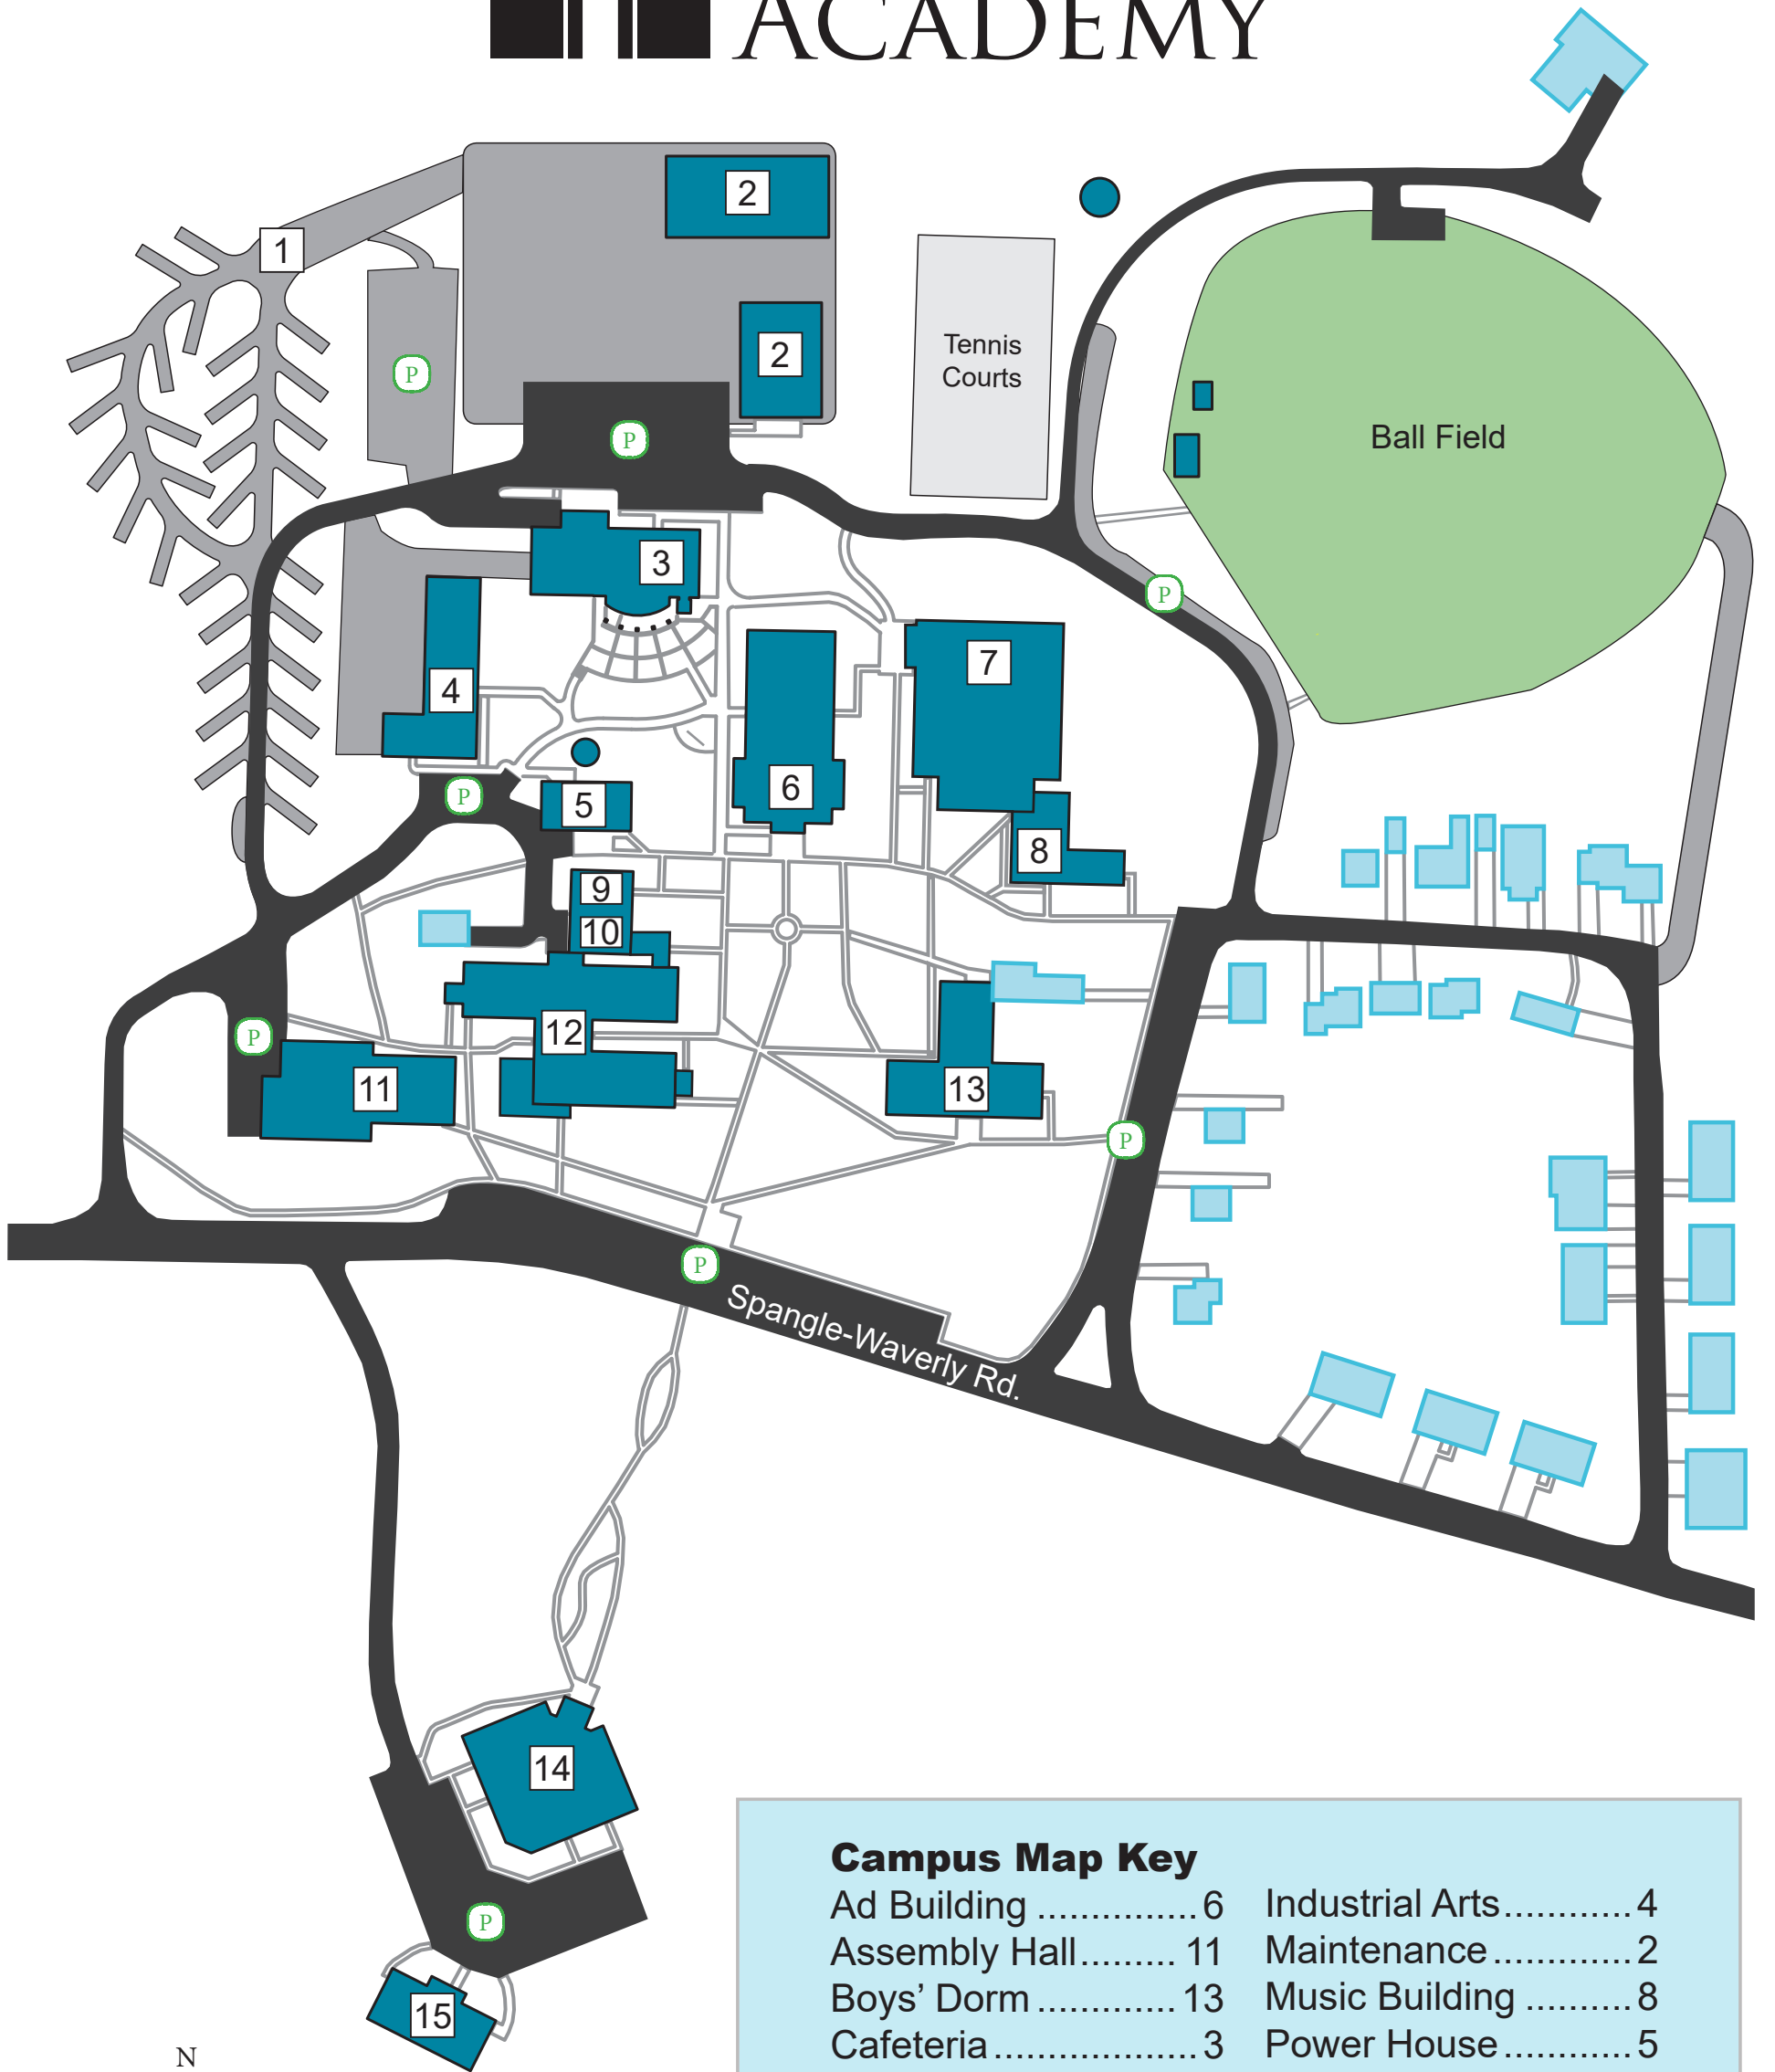

# UPPER COLUMBIA ACADEMY

### Campus Map Key

Ad Building .....	6	Industrial Arts .....	4
Assembly Hall .....	11	Maintenance .....	2
Boys' Dorm .....	13	Music Building .....	8
Cafeteria .....	3	Power House .....	5
Church .....	14	RV Park .....	1
Elementary School .	15		
Girls' Chapel .....	10	Buildings .....	
Girls' Dorm .....	12	Private Homes .....	
Gymnasium .....	7	Paved Areas .....	
Home Ec/Arts .....	9	Gravel Areas .....	
		Parking Lot .....	